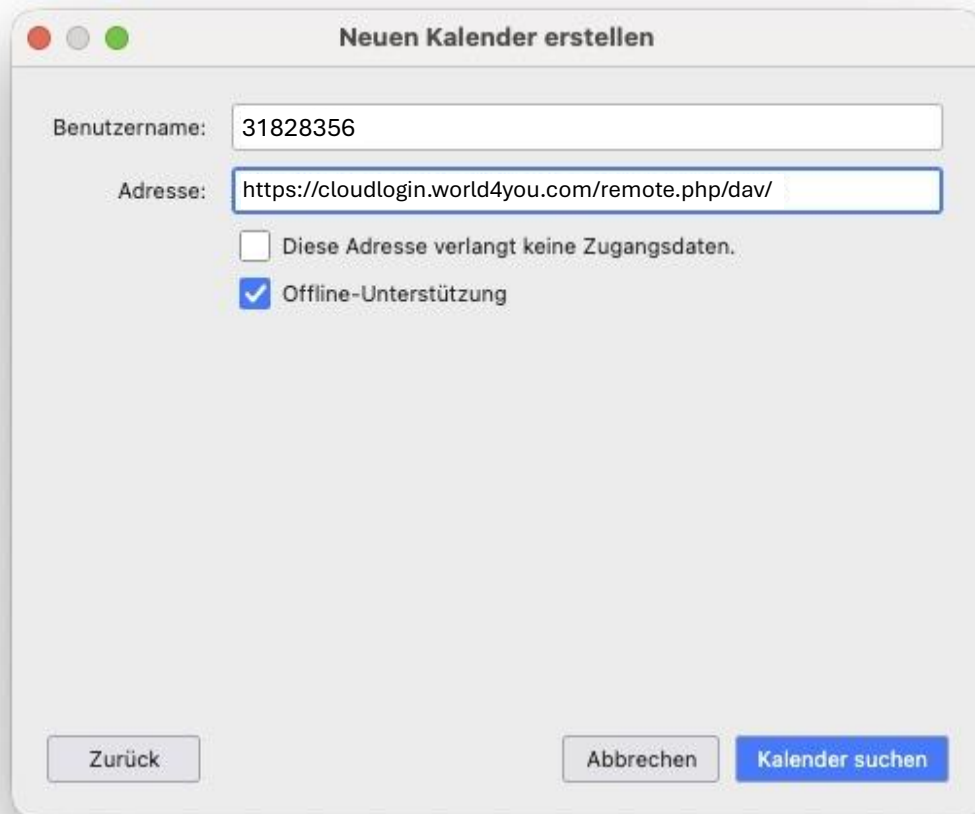

(en) Fertig

Klicke auf [Erneut testen] wenn OK dann [Fertig]

OWNCloud Adressbuch verbinden

Mit CardDAV-Adressbuch verbinden anklicken

Benutzername: 31828356

Adresse: https://cloudlogin.world4you.com/remote.php/dav/

Benutzername: 31828356

Password: wird via SIGNAL persönlich zugestellt

Mit externem Kalender verbinden anklicken

Benutzername: 31828356

Adresse: <https://cloudlogin.world4you.com/remote.php/dav/>

Password: wird via SIGNAL persönlich zugestellt

E-Mail

Kontakte

Kalender

The screenshot displays the Thunderbird calendar application. The interface includes a search bar at the top, a sidebar on the left with a red arrow pointing to the calendar icon, and a main calendar area. The calendar is set to November 2025, showing a weekly view for weeks 44-48. A recurring event titled "bxt-Coverband Probe" is visible on Wednesdays at 16:00. The event details are shown in a pop-up window above the calendar grid.