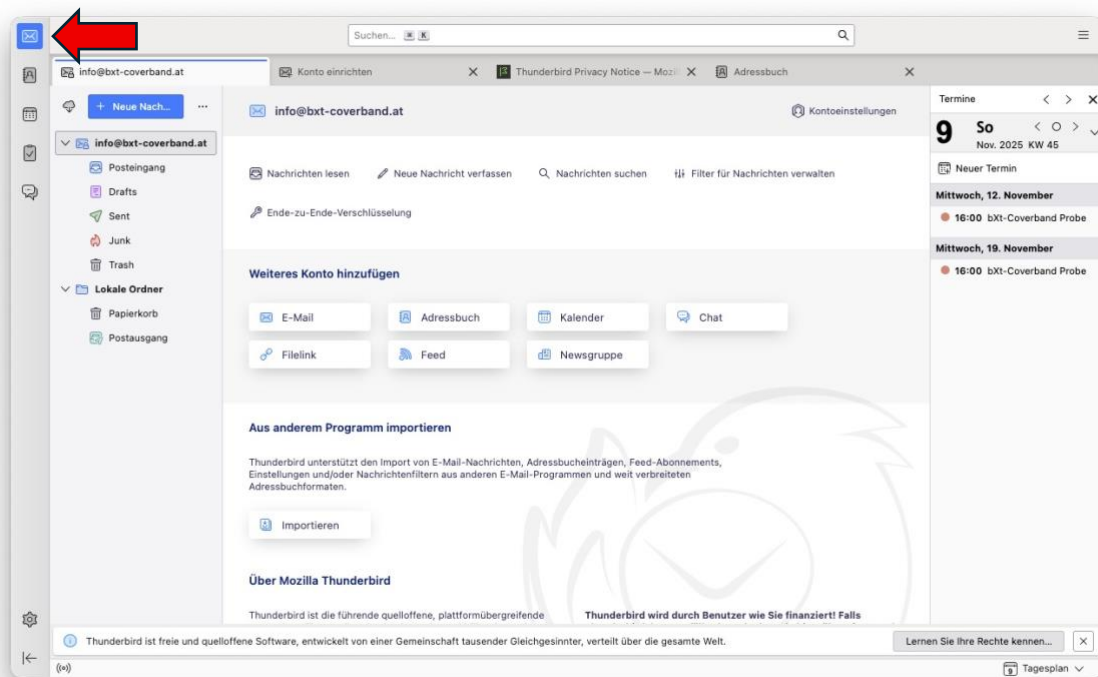

Benutzername: 31828356

Password: wird via SIGNAL persönlich zugestellt

Mit externem Kalender verbinden anklicken

Benutzername: 31828356

Adresse: <https://cloudlogin.world4you.com/remote.php/dav/>

Password: wird via SIGNAL persönlich zugestellt

E-Mail

Kontakte

Kalender

The screenshot displays the Thunderbird calendar application. The interface includes a search bar at the top, a sidebar on the left with a red arrow pointing to the calendar icon, and a main calendar area. The calendar is set to November 2025, showing a weekly view for weeks 44-48. A recurring event titled "bxt-Coverband Probe" is visible on Wednesdays at 16:00. The event details are shown in a pop-up window above the calendar grid.