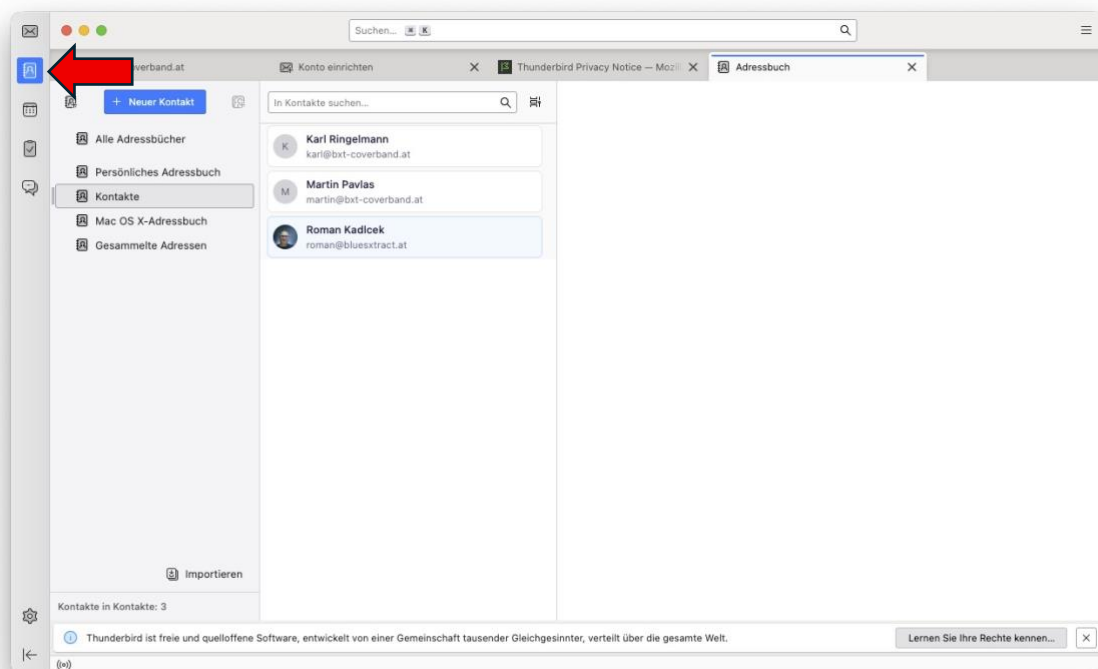

Benutzername: 31828356

Password: wird via SIGNAL persönlich zugestellt

Mit externem Kalender verbinden anklicken

Benutzername: 31828356

Adresse: <https://cloudlogin.world4you.com/remote.php/dav/>

Password: wird via SIGNAL persönlich zugestellt

E-Mail

Kontakte

Kalender

The screenshot displays the Thunderbird calendar application. The interface includes a search bar at the top, a sidebar on the left with a red arrow pointing to the calendar icon, and a main calendar area. The calendar is set to November 2025, showing a weekly view for weeks 44-48. A recurring event titled "bxt-Coverband Probe" is visible on Wednesdays at 16:00. The event details are shown in a pop-up window above the calendar grid.